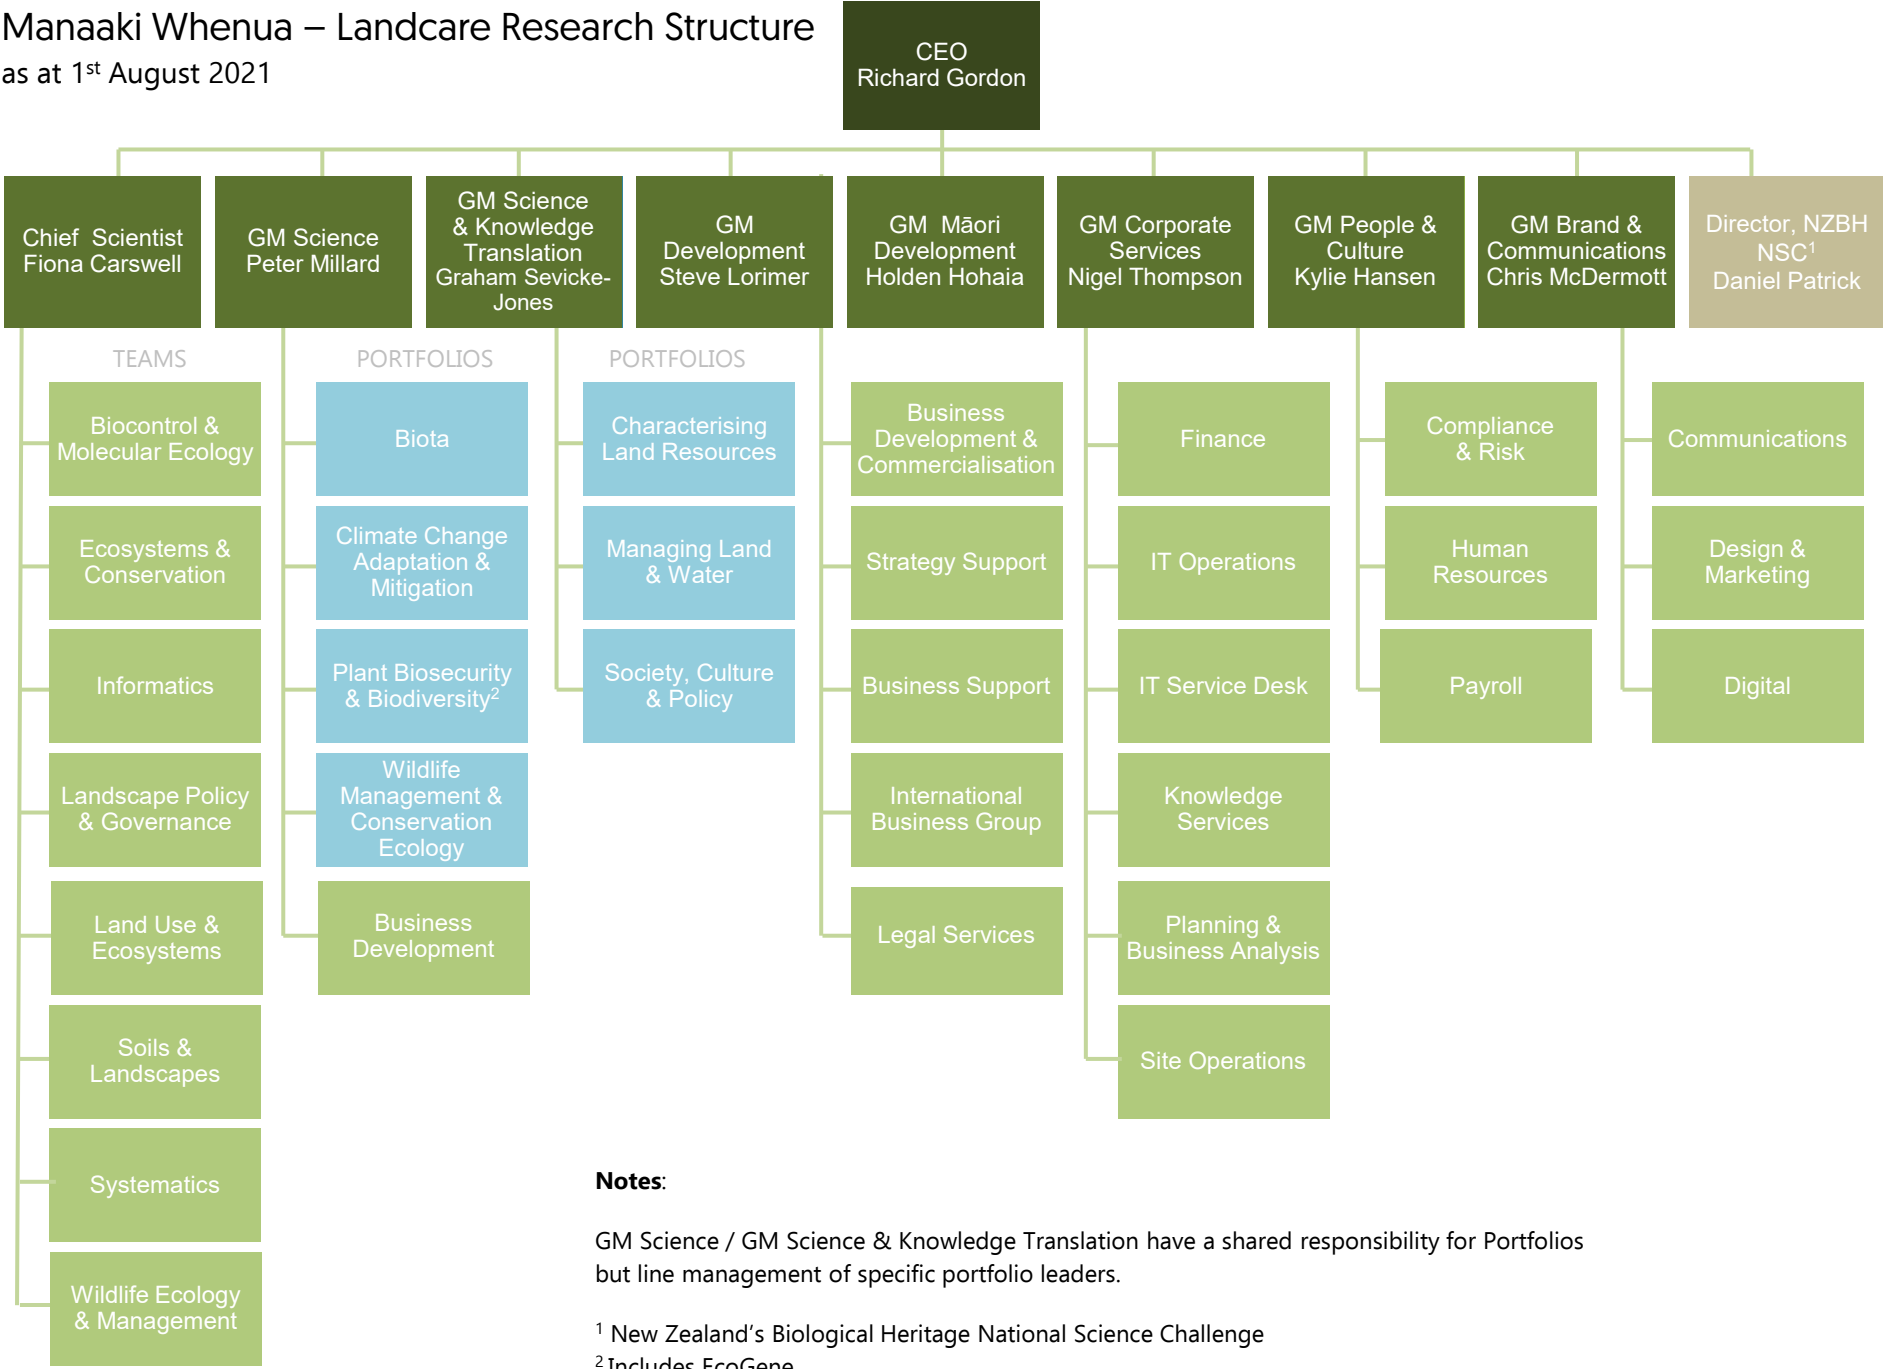

Manaaki Whenua – Landcare Research Structure

as at 1st August 2021

Notes:

GM Science / GM Science & Knowledge Translation have a shared responsibility for Portfolios but line management of specific portfolio leaders.

¹ New Zealand’s Biological Heritage National Science Challenge

²Includes EcoGene