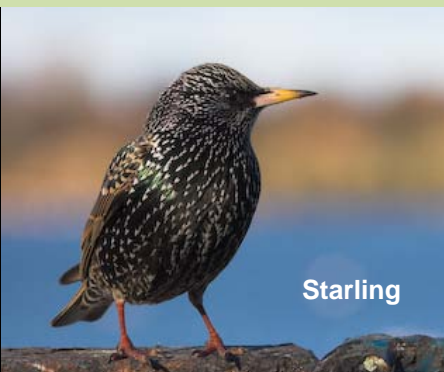

Greenfinch (female)

Yellowhammer (male)

Yellowhammer (female)

Redpoll

Dunnock (Hedge sparrow)

What to look out for!

- What shape is the beak?
- What colour is the beak?
- What size is the bird?
- What colour are the eyes?
- What colour are the wings?
- Do the wings have any stripes?
- What colour is the breast?

Silvereye

Grey Warbler

Welcome swallow

Fantail

Bellbird

Starling

Myna

Blackbird (female)