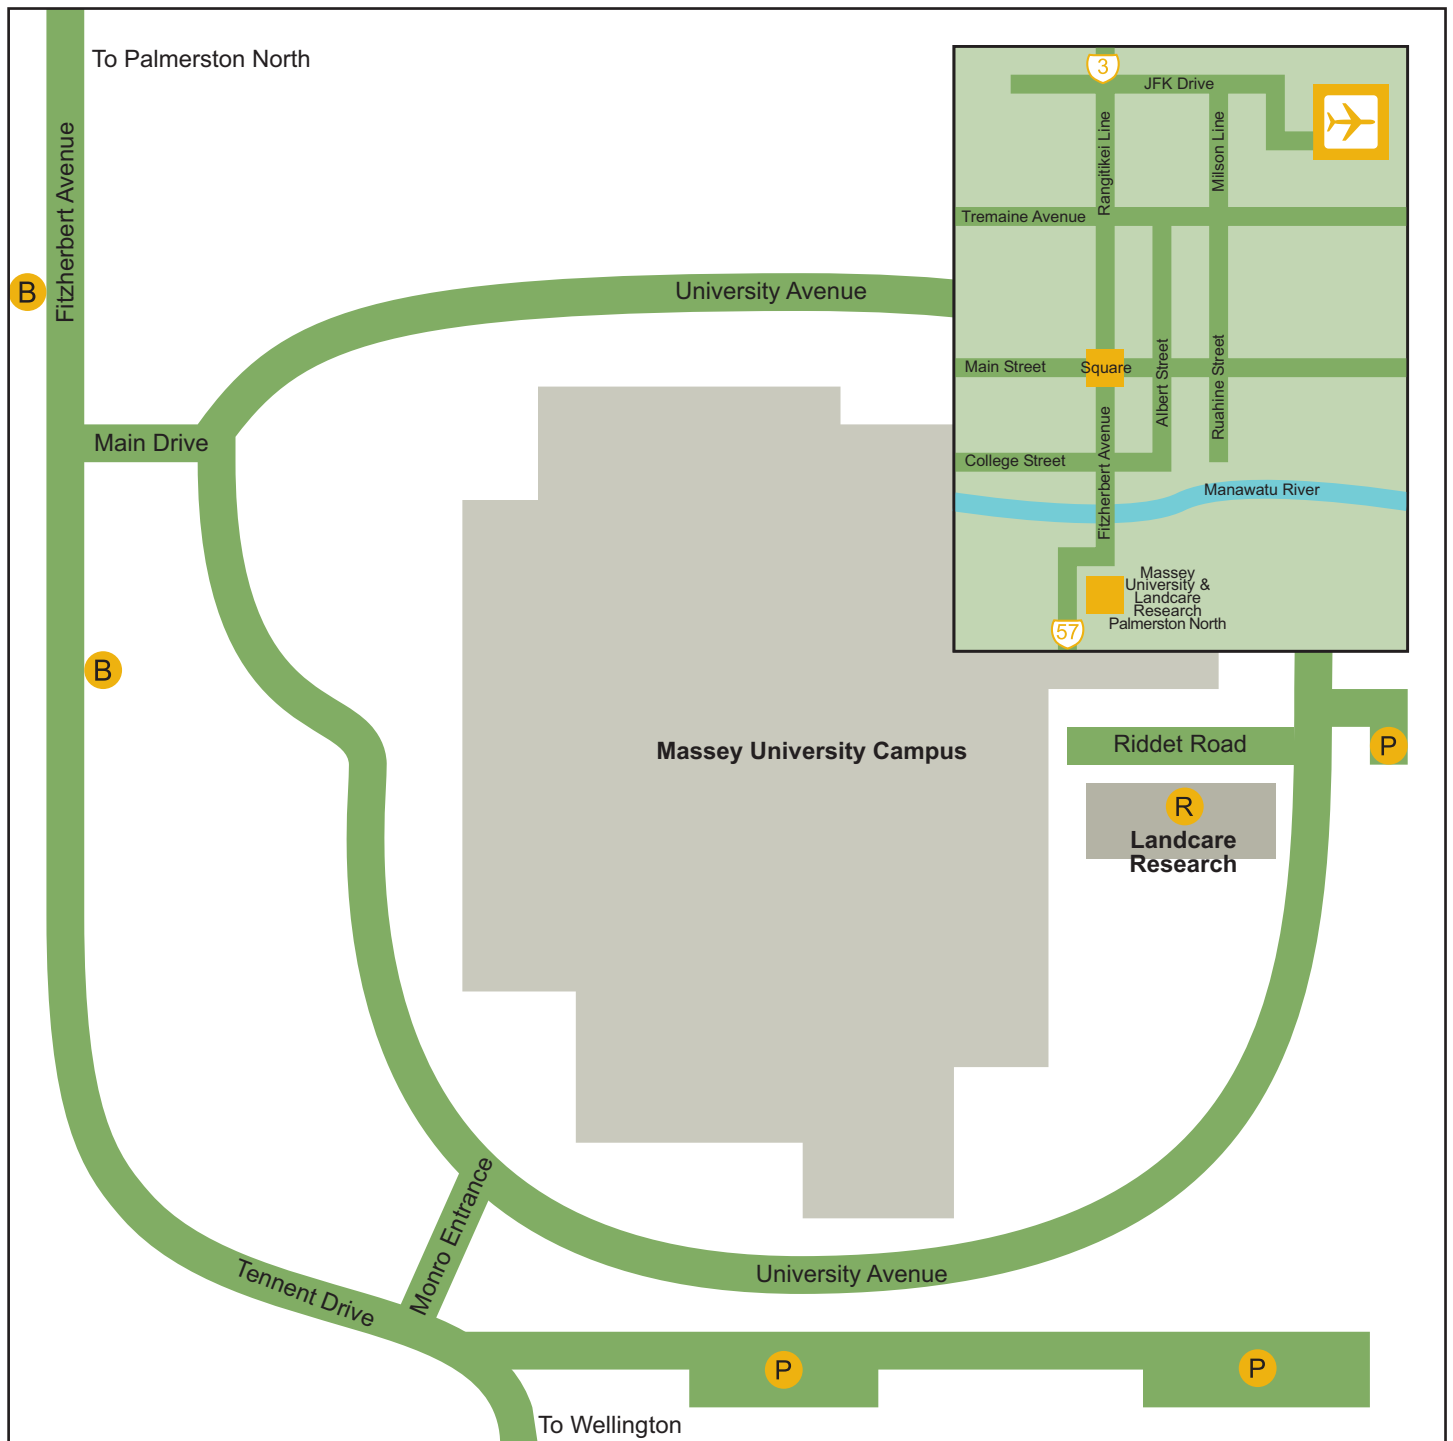

# Landcare Research Palmerston North

Landcare Research  
Palmerston North

Riddet Road  
Massey University Campus  
Palmerston North  
New Zealand

Phone +64 6 353 4800

Travel time from airport = 30mins  
Travel time from city centre = 12mins

Bus stop 

Parking 

Reception 

Palmerston North Airport 

State Highway 