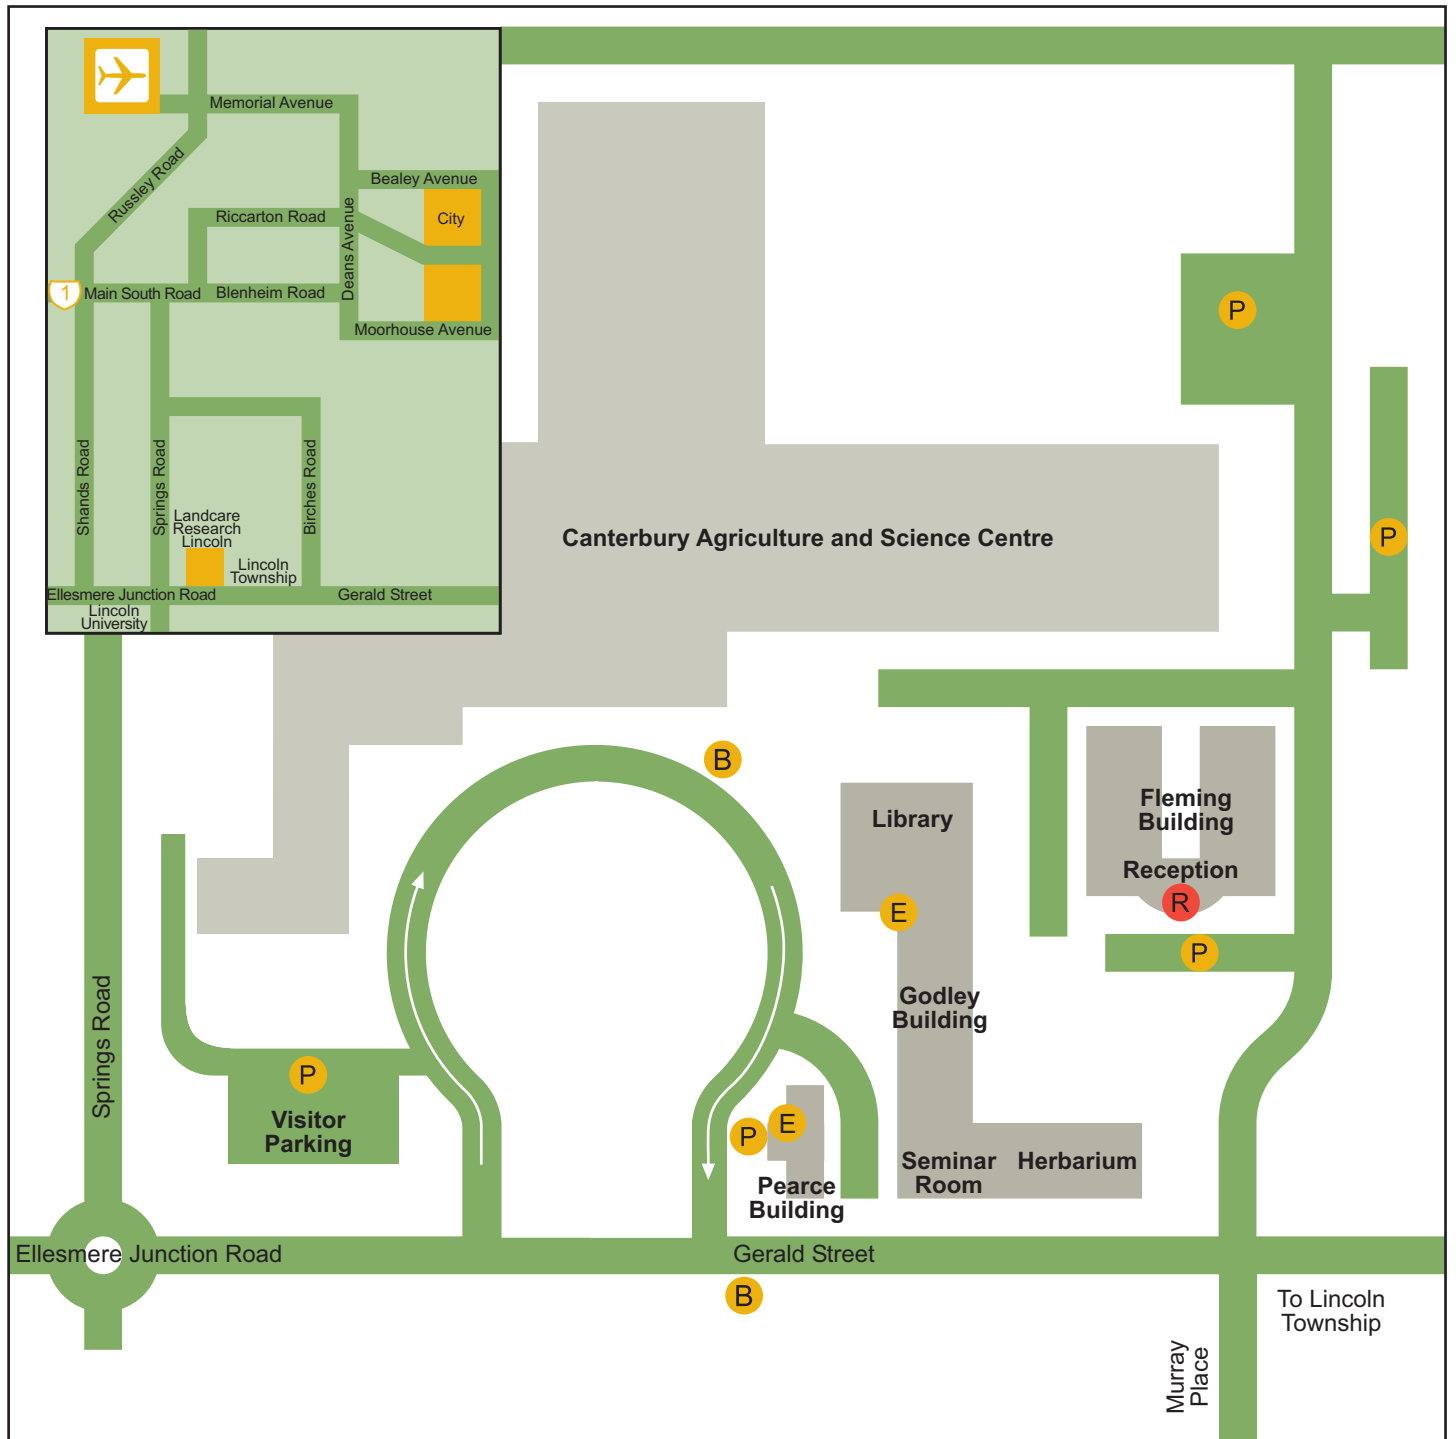

Landcare Research Lincoln

Landcare Research
Lincoln

Canterbury Agriculture & Science Centre
Gerald Street
Lincoln
New Zealand

Phone +64 3 321 9999

Travel time from airport = 25mins
Travel time from city centre = 30mins

Bus stop **B**

Parking **P**

Reception **R**

Entrance **E**

Christchurch International Airport 

State Highway 