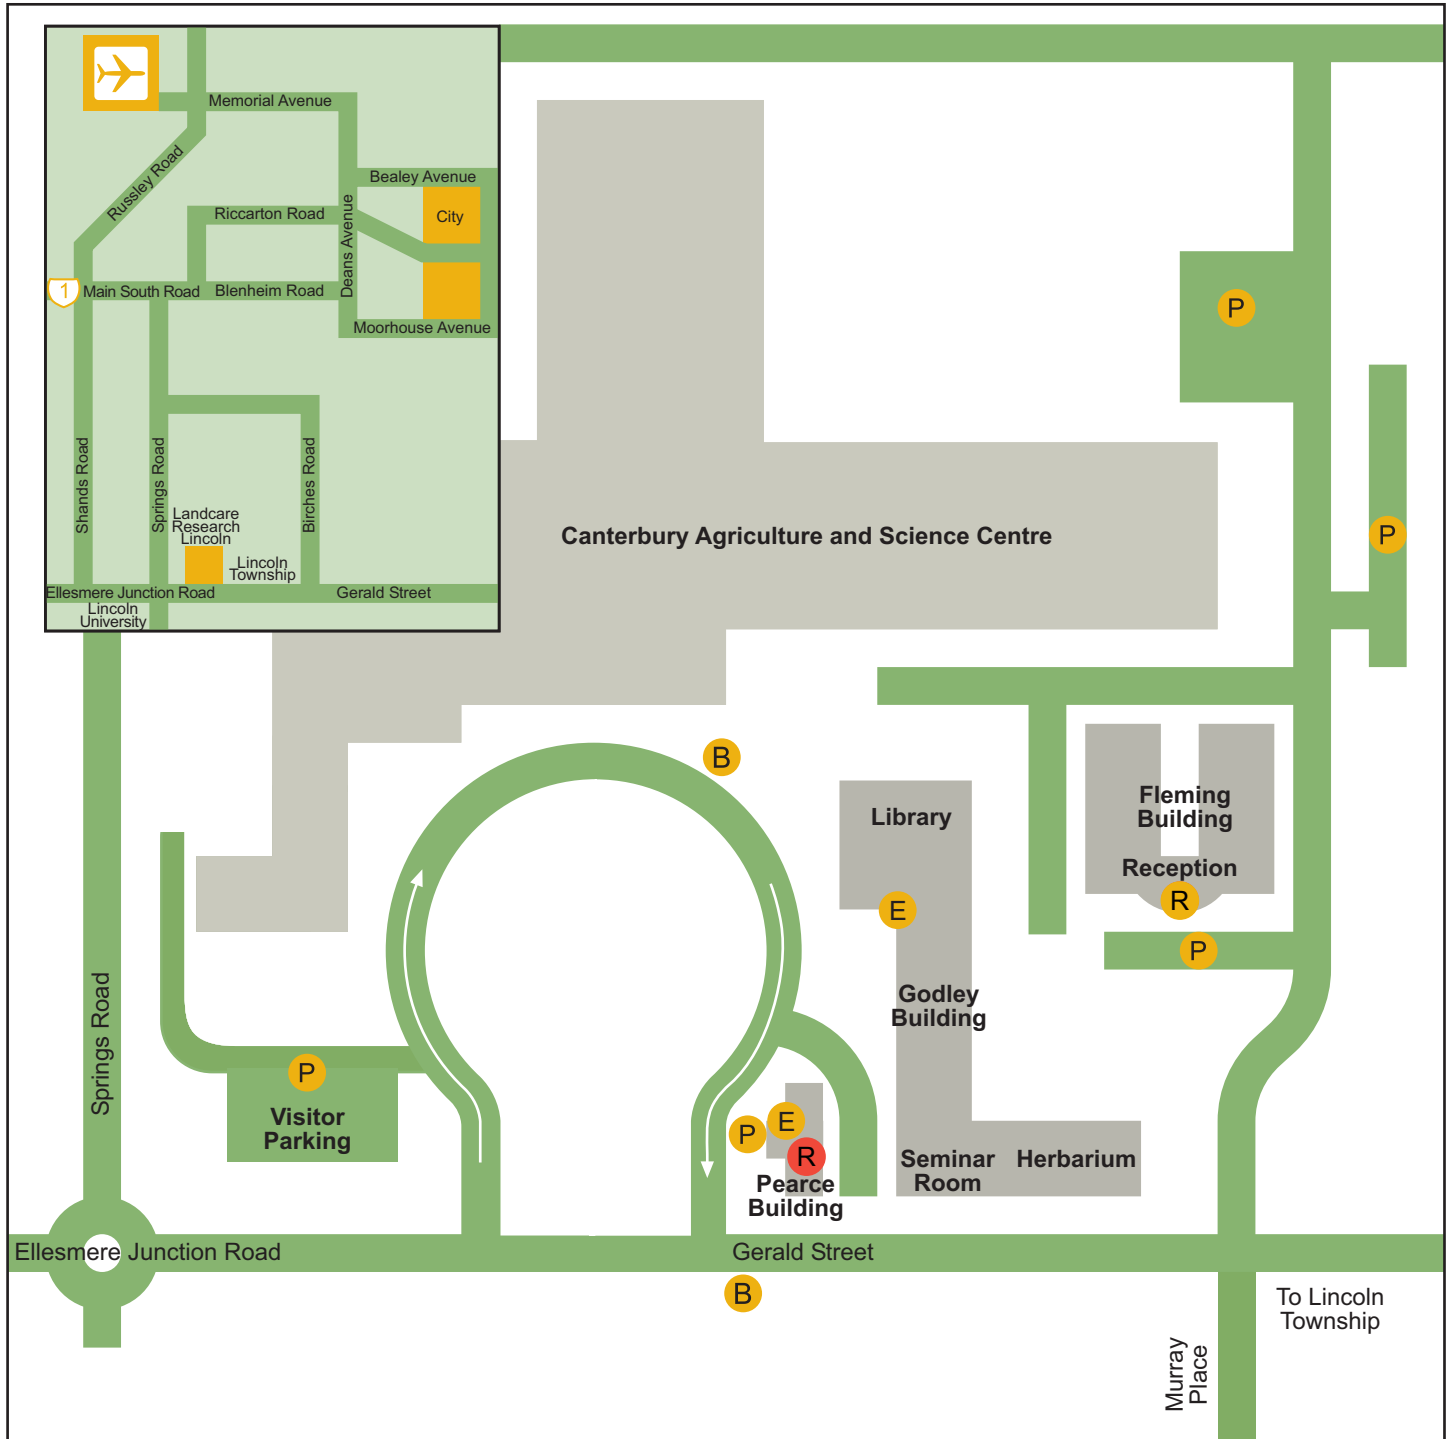

Landcare Research Head Office

Landcare Research
Lincoln

Canterbury Agriculture & Science Centre
Gerald Street
Lincoln
New Zealand

Phone +64 3 321 9999

Travel time from airport = 25mins
Travel time from city centre = 30mins

- Bus stop **B**
- Parking **P**
- Reception **R**
- Entrance **E**
- Christchurch International Airport 
- State Highway 