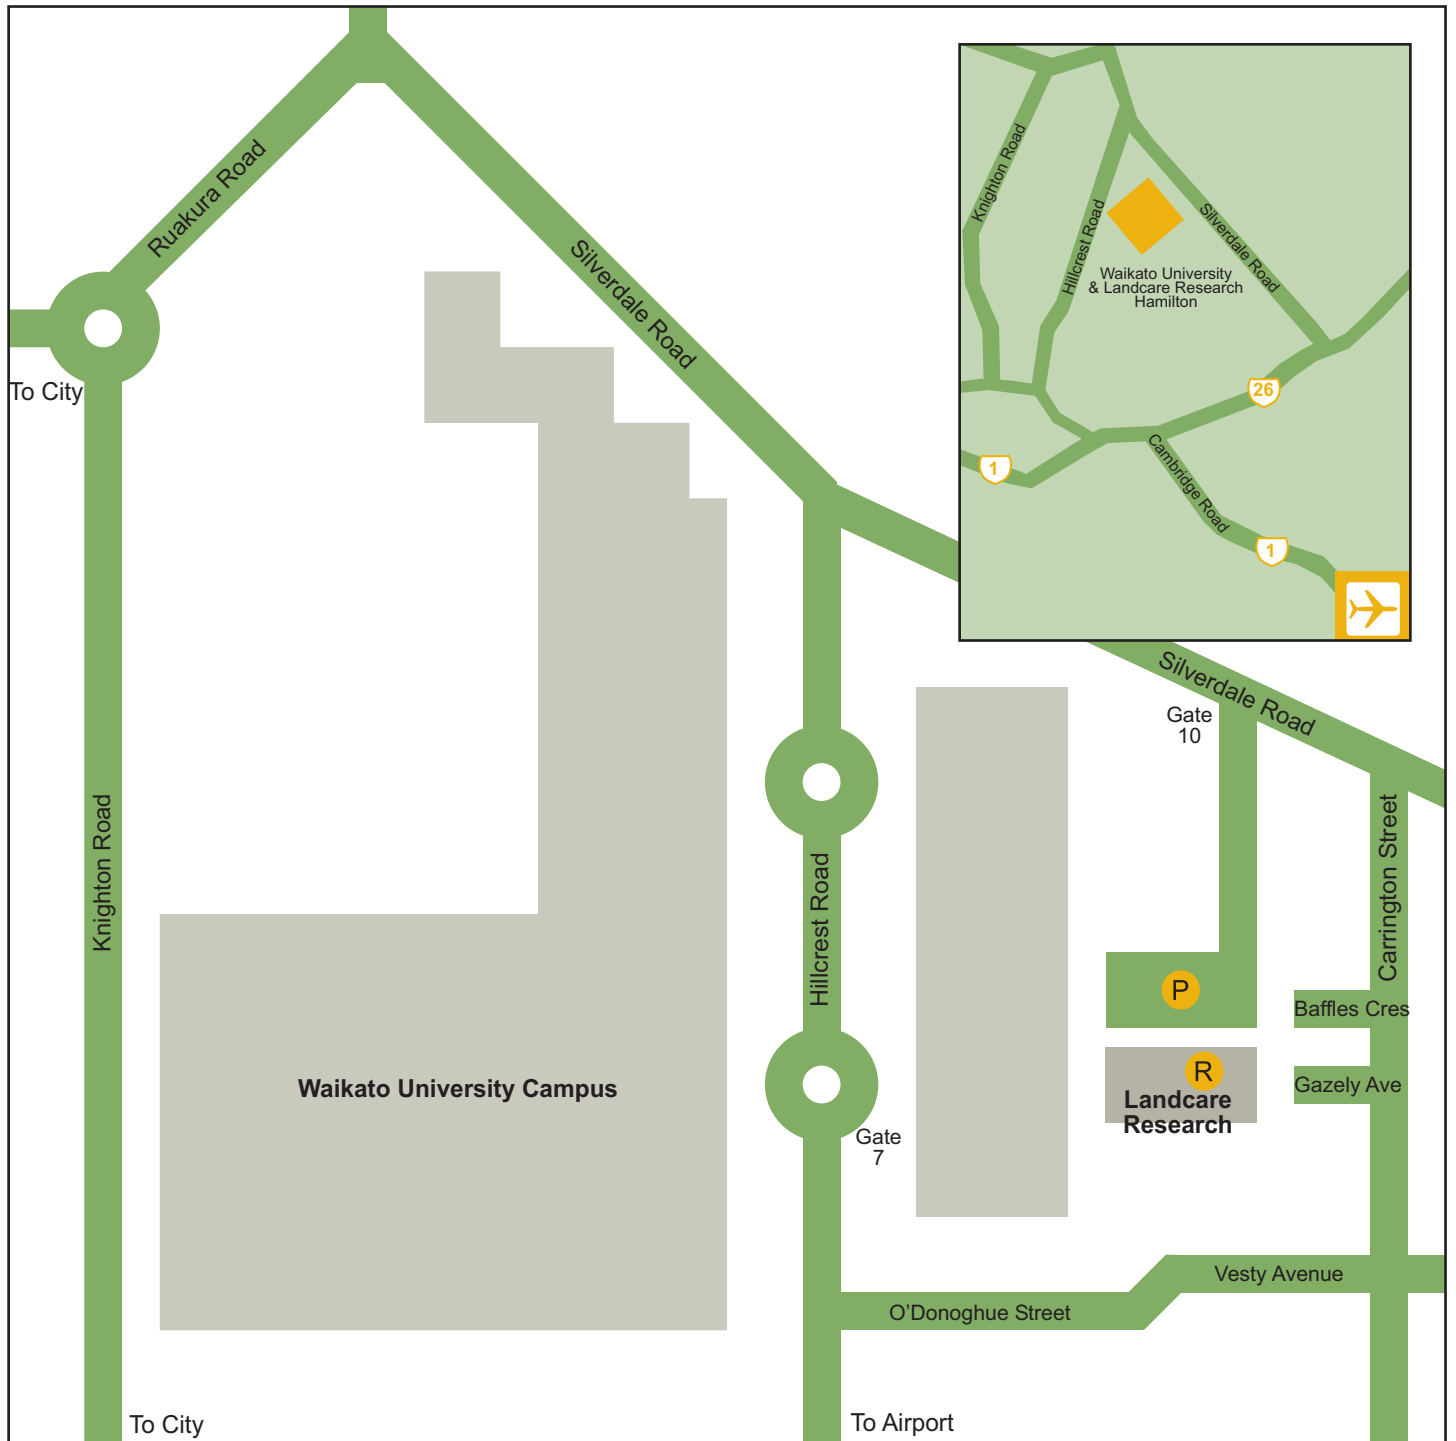

Landcare Research Hamilton

Landcare Research
Hamilton

Gate 10
Silverdale Road
University of Waikato Campus
Hamilton
New Zealand

Phone +64 7 859 3700

Travel time from airport = 15 mins
Travel time from city centre = 20 mins

Reception 

Hamilton International Airport 

State Highway 