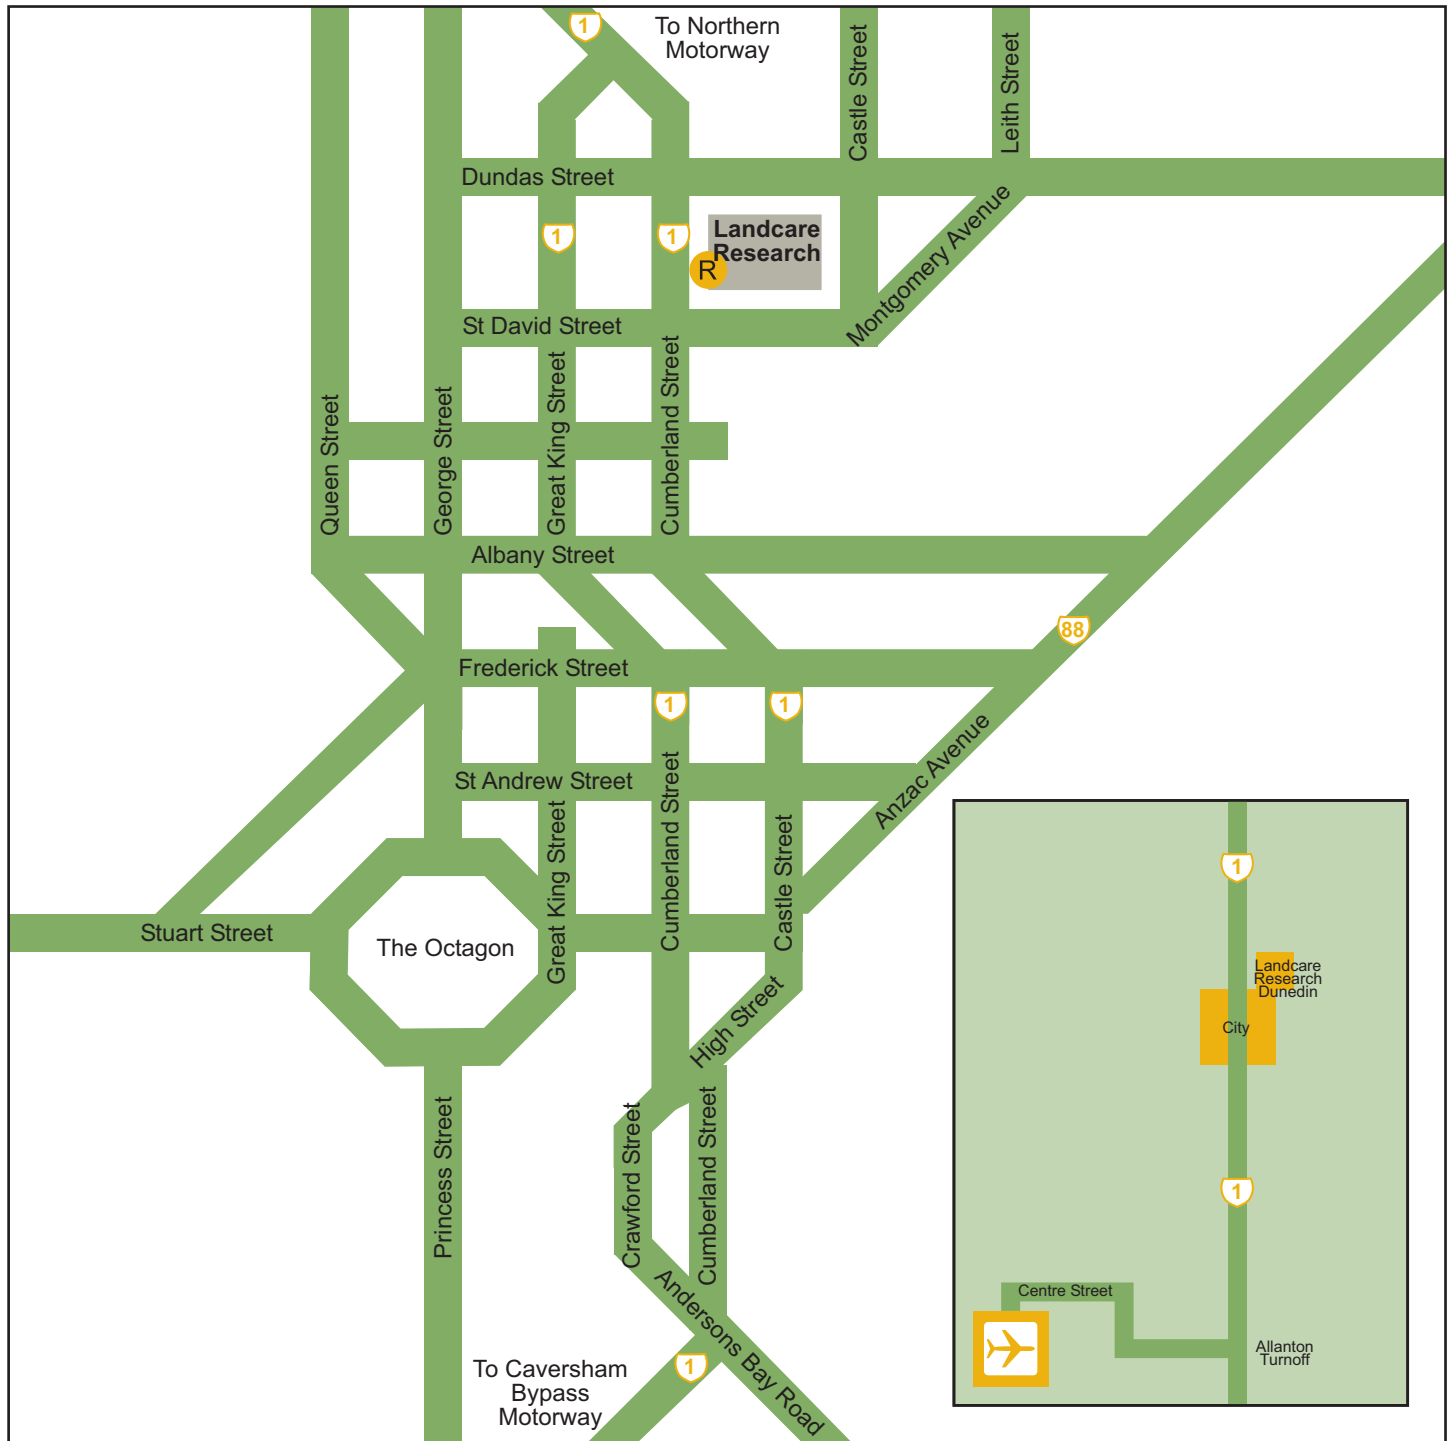

Landcare Research Dunedin

Landcare Research
Dunedin
764 Cumberland Street
Dunedin
New Zealand

Phone +64 3 470 7200

Travel time from airport = 40mins

Reception 

Dunedin Airport 

State Highway 