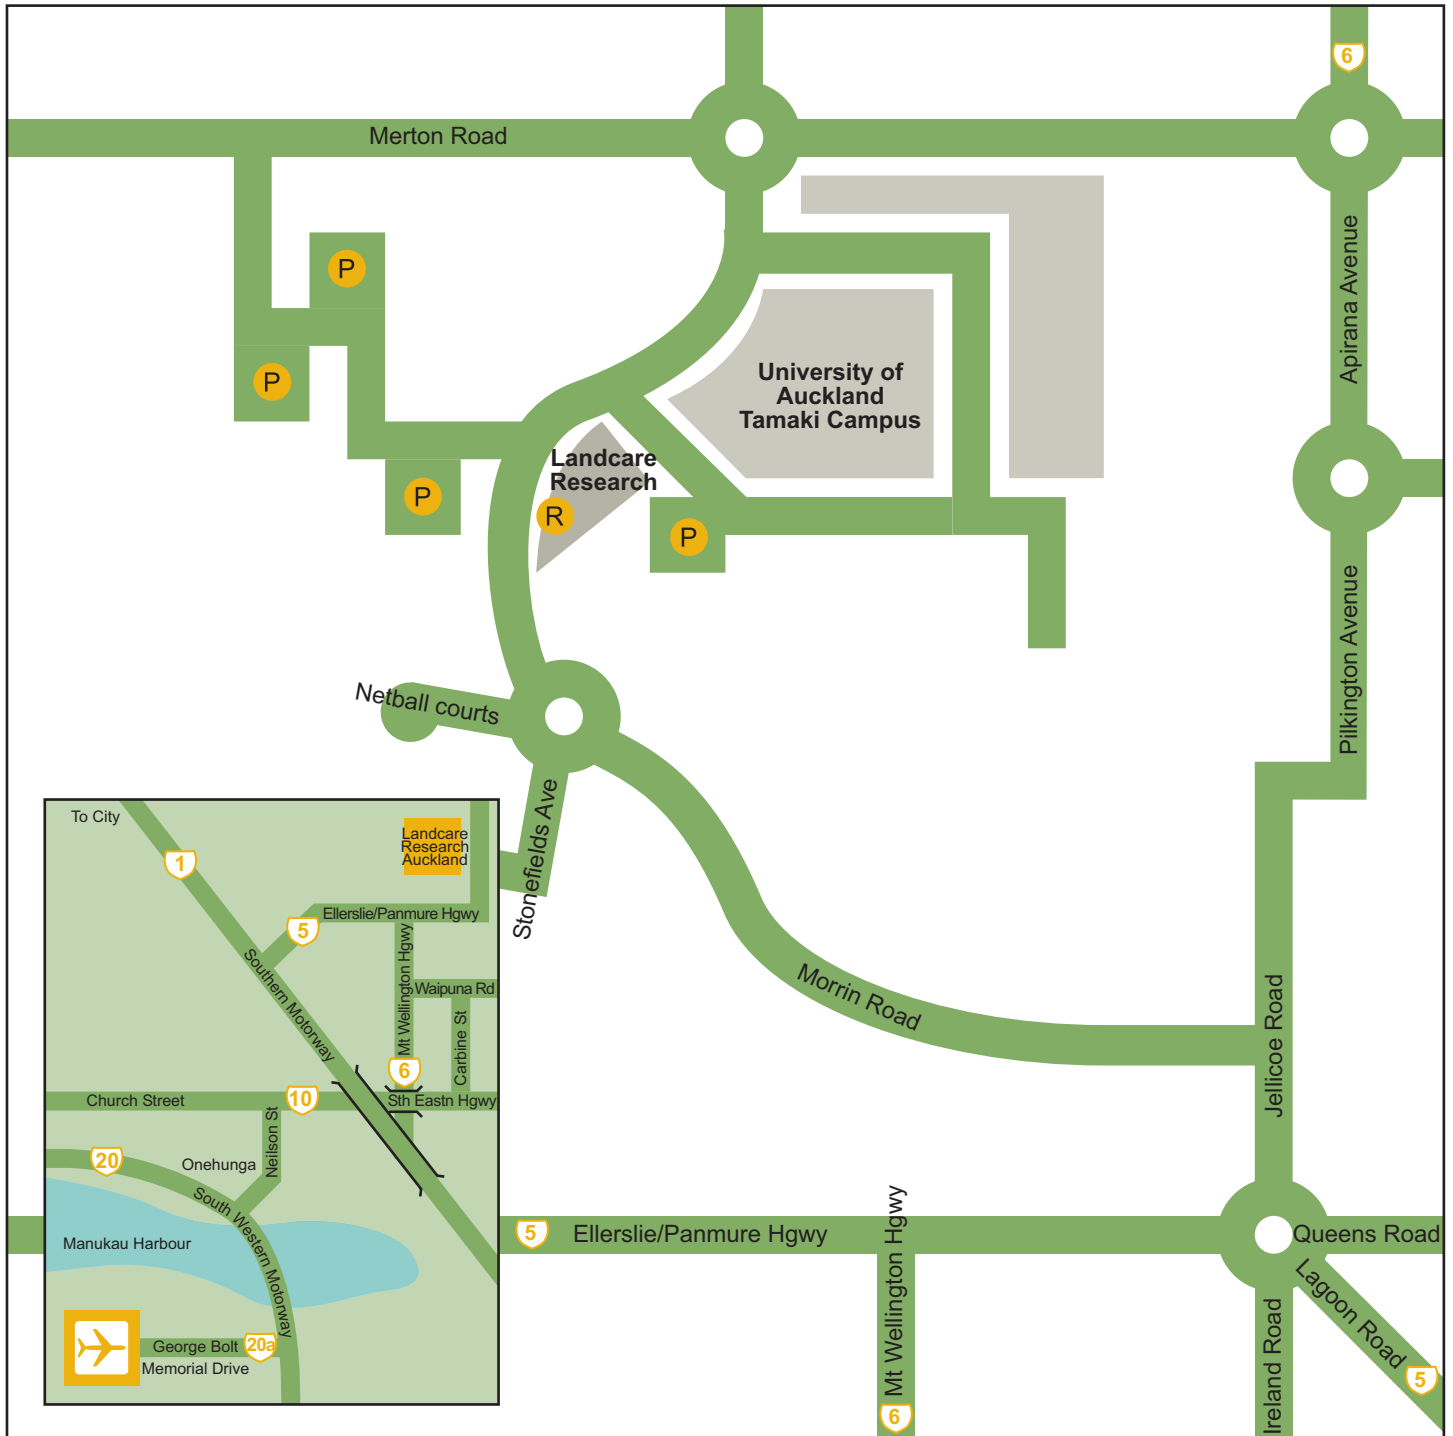

Landcare Research Auckland/Tamaki

Landcare Research
Auckland/Tamaki

231 Morrin Road
St Johns
Auckland
New Zealand

Phone +64 9 574 4100

Travel time from airport = 30-45mins
Travel time from city centre = 20-30mins
Travel time from Hamilton = 1.5-2 hours

- Parking 
- Reception 
- Auckland International Airport 
- State Highway 